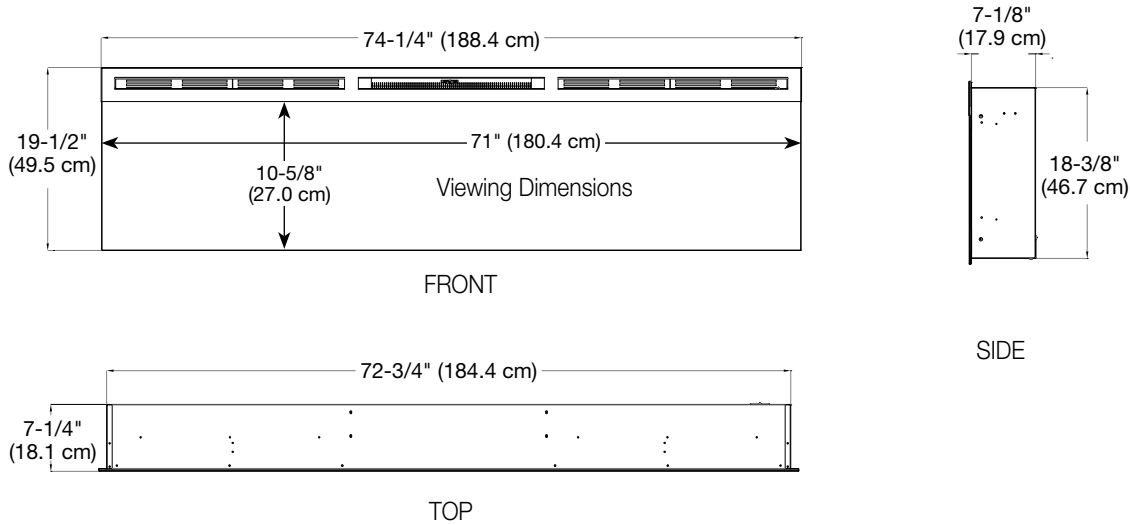

Model #	Description	Lbs / Kg	UPC	Wty. <sup>1</sup>	Carton Dimensions (WxHxD)		Cube	
					Inches	cm	ft <sup>3</sup>	m <sup>3</sup>
BLF7451	Wall-mount fireplace	136 / 61.7	781052 098794	2 yr.	77-1/2 x 22-1/2 x 14-7/8	196.9 x 57.2 x 37.5	14.9	0.4
LF74DWS-KIT	74" Driftwood and River Rock Accessory Kit	9.8 / 4.44	781052 102859		34-1/4 x 7-1/8 x 8-1/8	87.2 x 18.03 x 20.6		
BLF7451-PLUG-KIT	Plug Kit	1.2 / .54	781052 112469		5 -7/8 x 3 x 11-1/8	17.8 x 7.6 x 10.2		

### Product Dimensions: