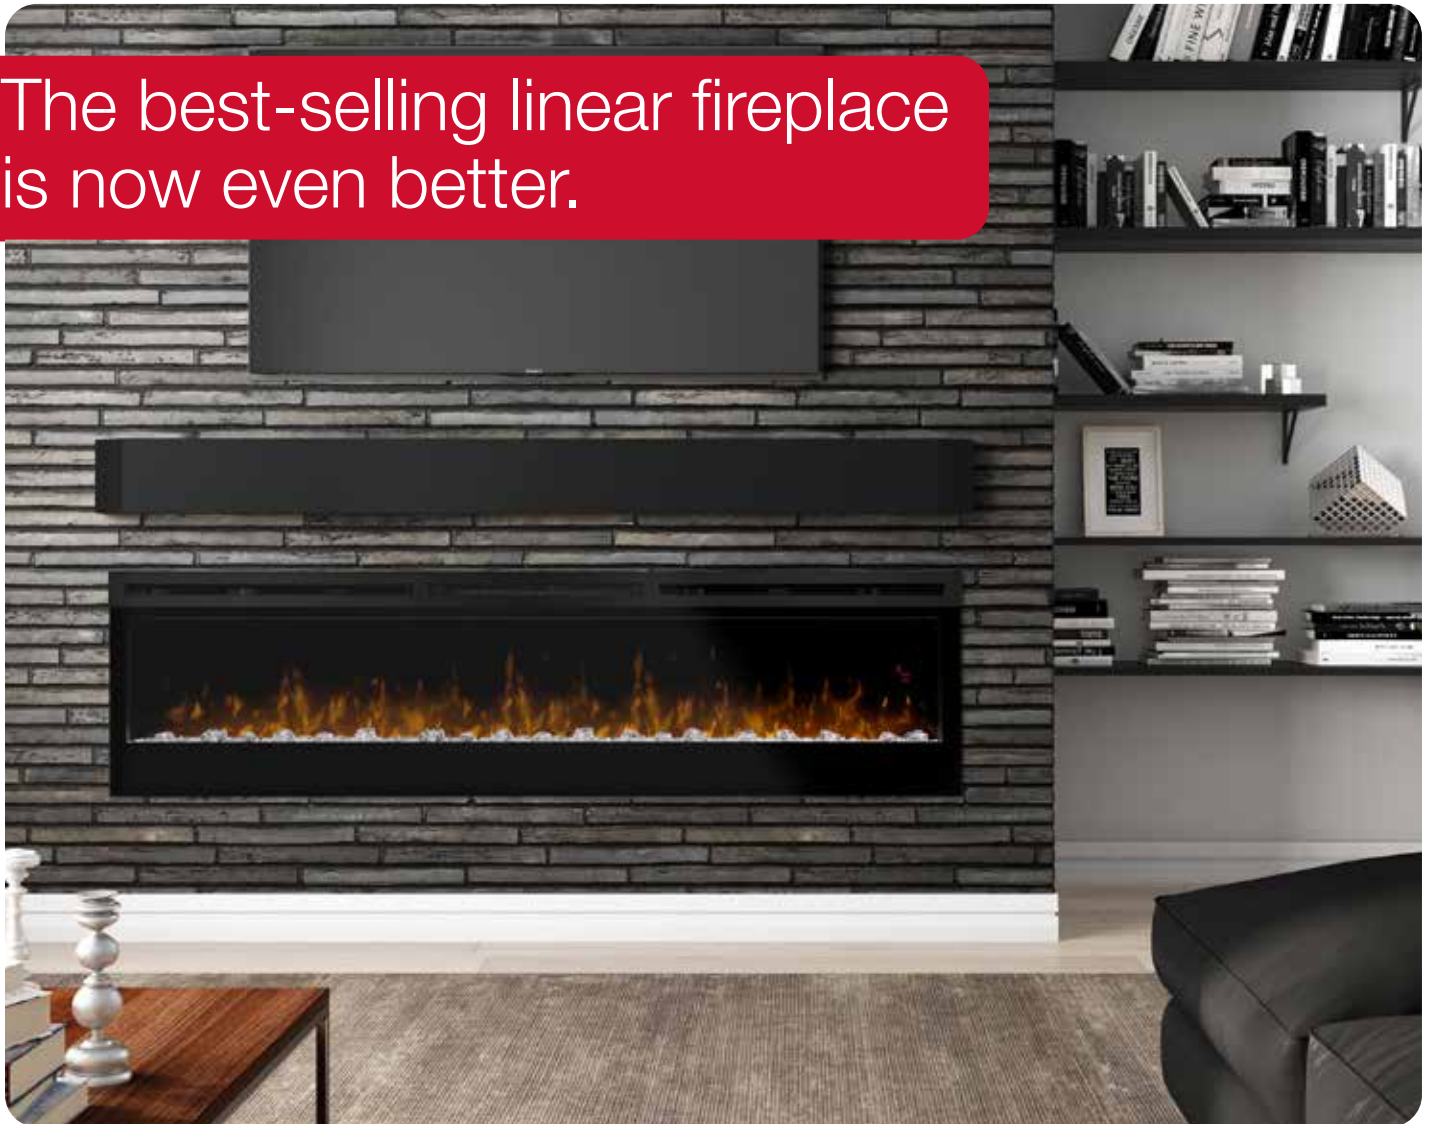

## Prism Series

74" Linear Electric Fireplace

BLF7451

The best-selling linear fireplace is now even better.

The best-selling electric linear fireplace just got better with the all new Prism Series. Sparkling with intensity in a full spectrum of colors, the Prism effect illuminates the diamond-like acrylic ice ember bed in a show-stopping effect. Plug-in or hard-wire, hung on the wall or built-in; the Prism Series is beautifully versatile.