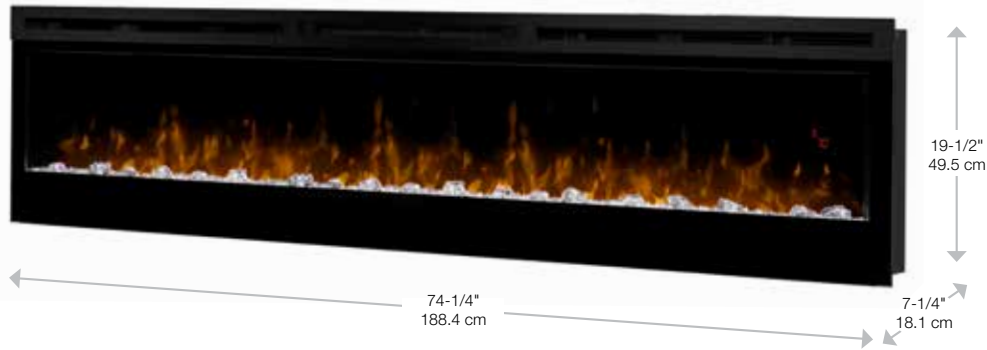

Prism Series

74" Linear Electric Fireplace

BLF7451